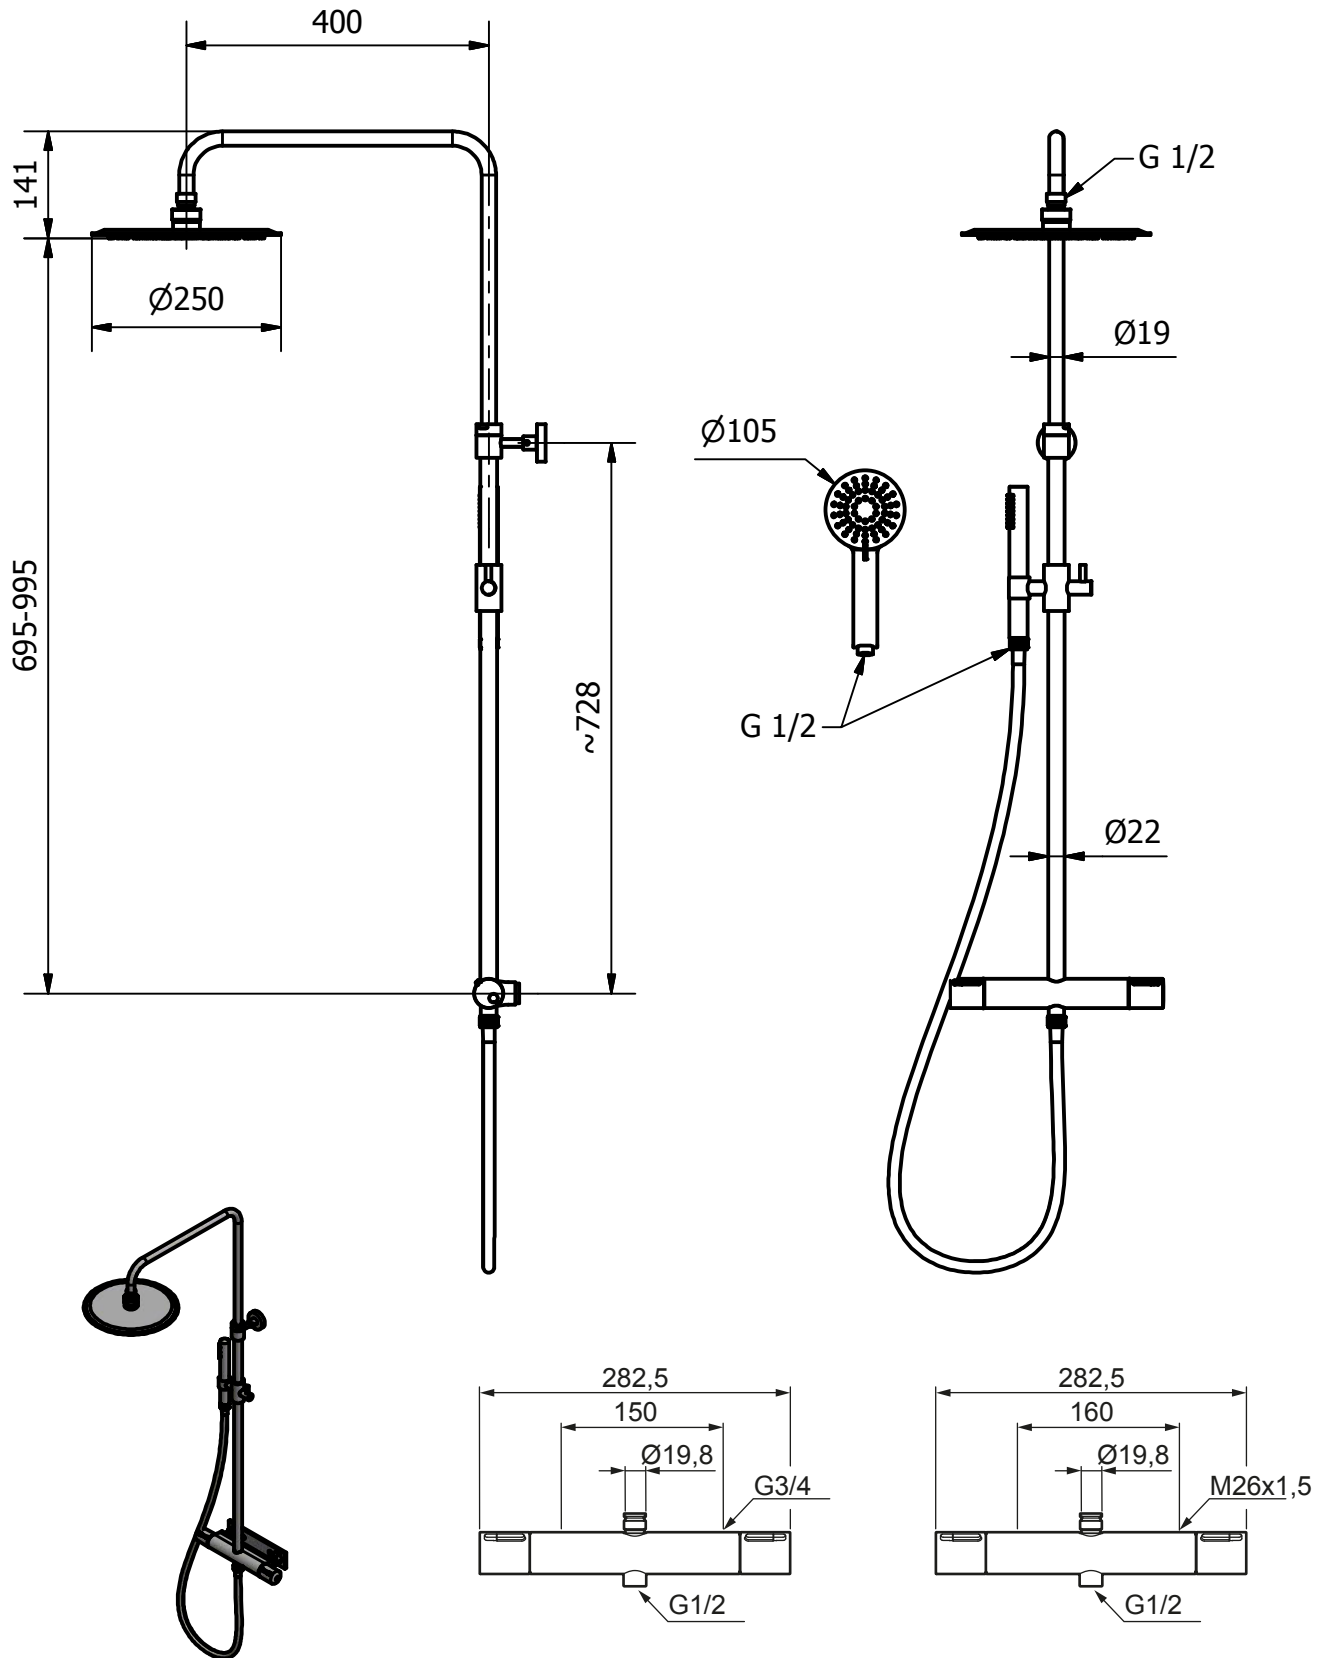

REV	DESCRIPTION	DATE	APPR.
1		2017-12-08	

This document must not be copied without our written permission, and the content thereof must not be imparted to a third party nor be used for any unauthorized purpose. Contravention will be prosecuted.

Designed by PKP	Checked by	Approved by	Appr. Date	General tolerance ISO 2768 m	Weight N/A	Projection 	Scale 1 : 10
ICONIC NORDIC ROOMS INR			Title/Name		Sheet size		
			Drawing no./Article no MIST_171003		Rev. 1	Sheet A4 1 / 1